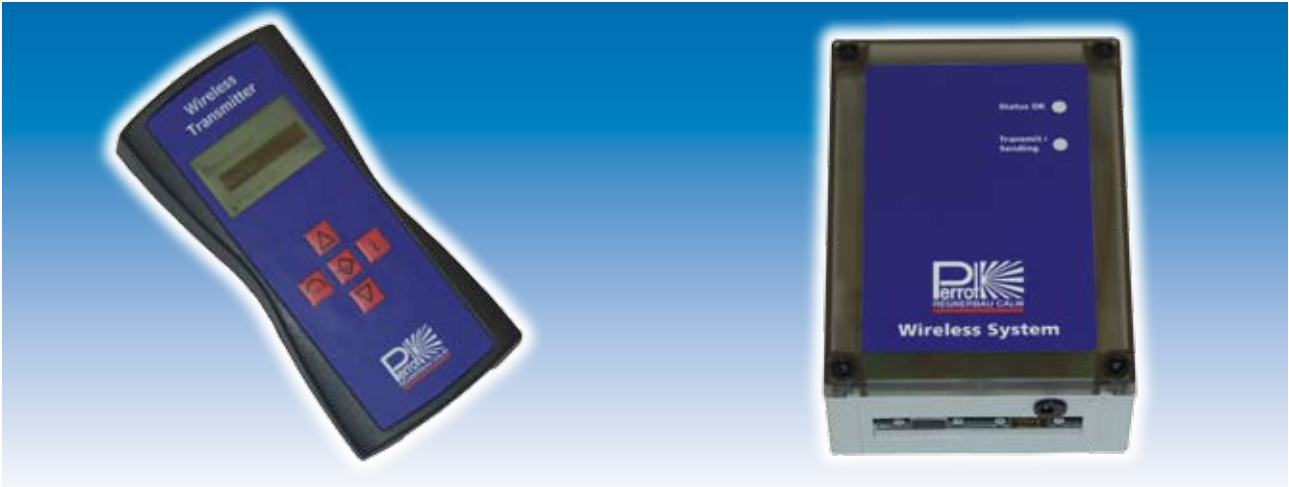

Funktransmitter

Wireless transmitter

Mode of operation

- wireless communication between VCU (valve control unit) and decoders
- can open or close the valves and start or stop individual irrigation cycles
- shows a list of all valves that are currently in operation
- simple, self-explanatory 5-key control unit
- 3-line LCD display for menu navigation and user support
- automatic synchronization of the valves

Wireless connection

- no licence required in European countries
- transmission range of up to 1 km possible on leveled ground
- in hilly landscapes the transmission range can be extended at will by means of repeaters located in the field

Funktion

- Drahtlose Kommunikation mit VCU (Ventilsteuereinheit) und Decodern
- Öffnen und Schließen der Ventile, Starten und Stoppen einzelner Beregnungsprogramme
- Liste mit Anzeige aller aktiven Ventile
- Einfache, selbsterklärende Bedienung mit nur 5 Tasten
- 3-zeiliges LCD-Display zur Menüführung und Bediensupport
- automatische Synchronisation der Ventildaten